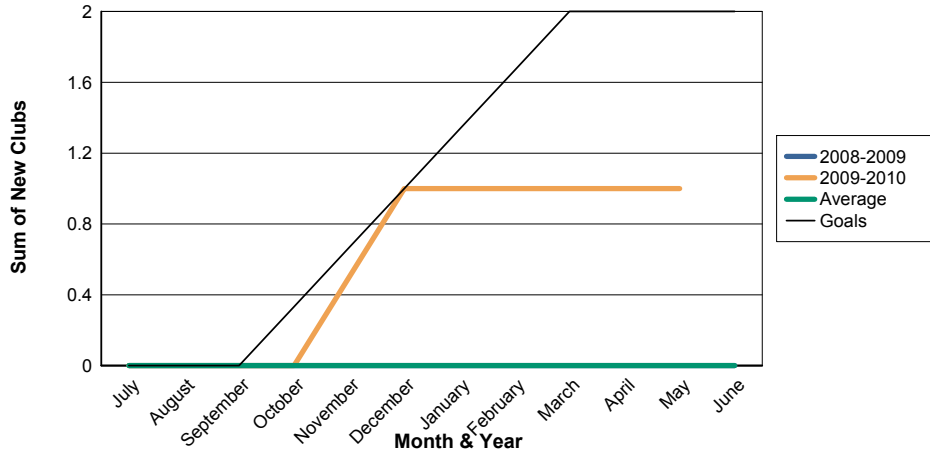

3 Year Comparisons for GMT Constitutional Area 1

By GMT District

As of May 2010

Sum of New Clubs/ Month & Year

For District 24 C

Sum of Dropped Clubs/ Month & Year

For District 24 C

Sum of Net Clubs/ Month & Year