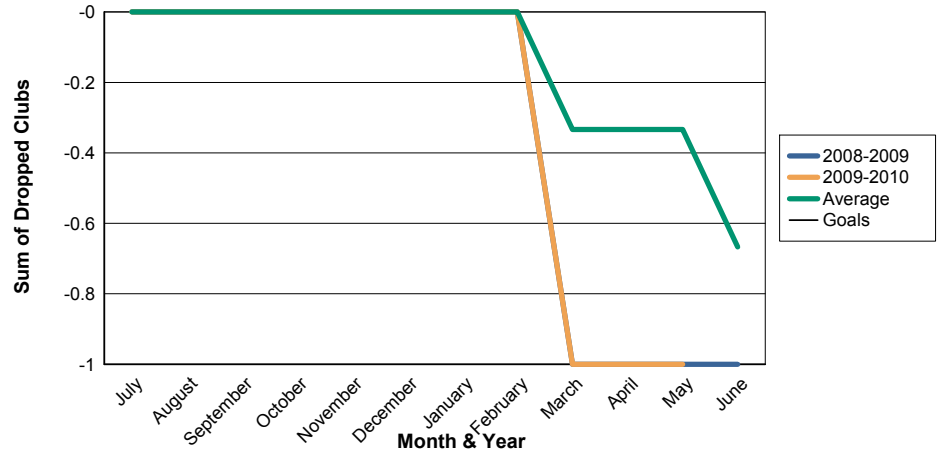

3 Year Comparisons for GMT Constitutional Area 1

By GMT District

As of May 2010

Sum of New Clubs/ Month & Year

For District 24 C

Sum of Dropped Clubs/ Month & Year

For District 24 C

Sum of Net Clubs/ Month & Year