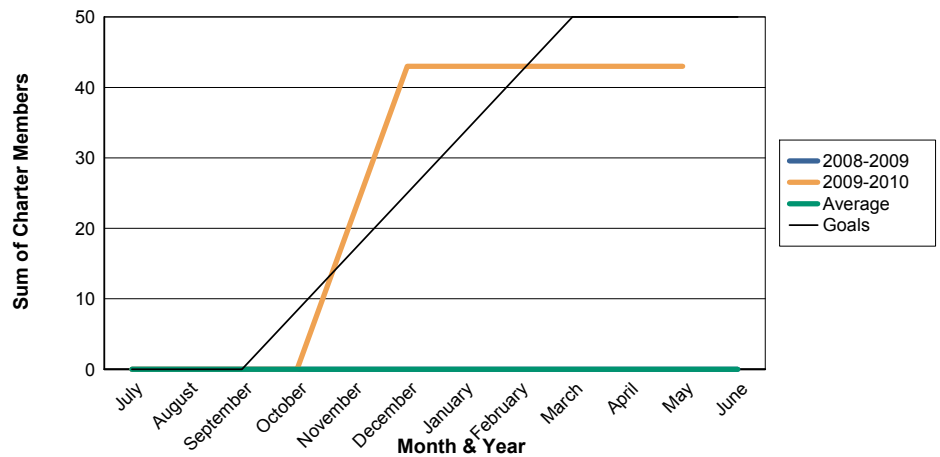

Sum of Charter Members/ Month & Year

For District 24 C