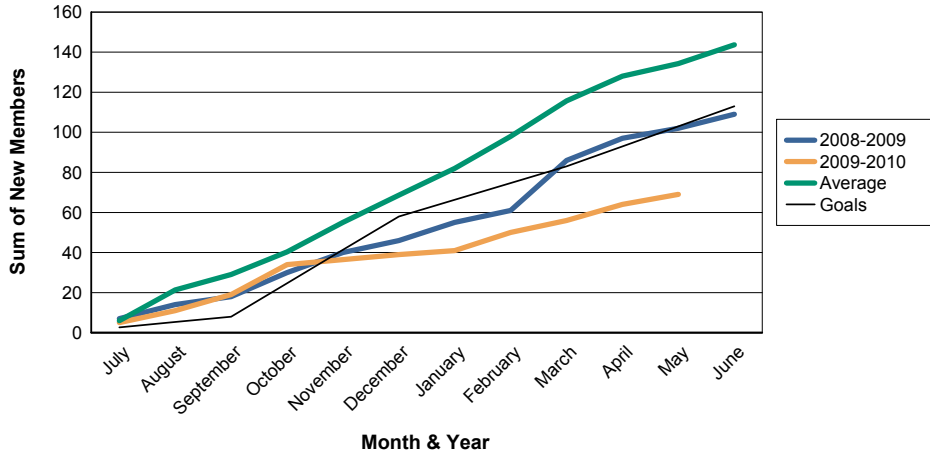

3 Year Comparisons for GMT Constitutional Area 1

By GMT District

As of May 2010

Sum of New Clubs/ Month & Year

For District 24 C

Sum of Dropped Clubs/ Month & Year

For District 24 C

Sum of Net Clubs/ Month & Year

For District 24 C

Sum of Charter Members/ Month & Year

For District 24 C

3 Year Comparisons for GMT Constitutional Area 1

By GMT District

As of May 2010

Sum of New Members/ Month & Year

For District 24 C

Sum of Dropped Members/ Month & Year

For District 24 C

Sum of Net Members/ Month & Year

For District 24 C