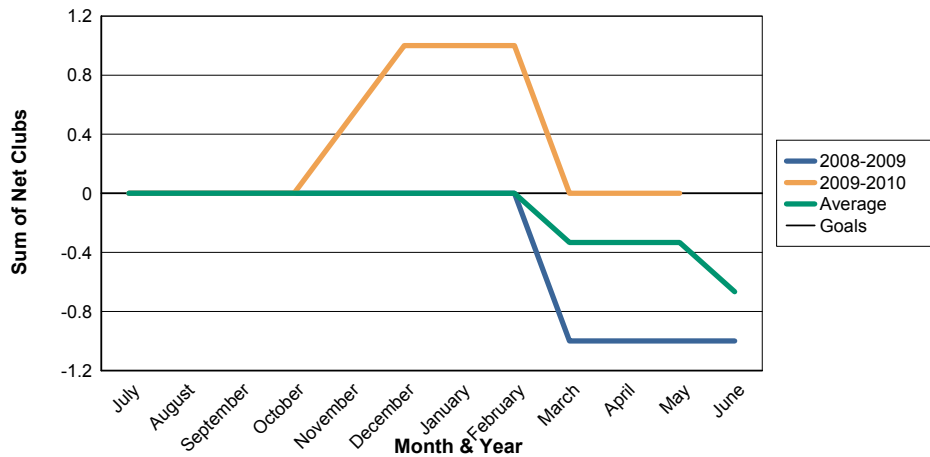

Sum of Net Clubs/ Month & Year

For District 24 C