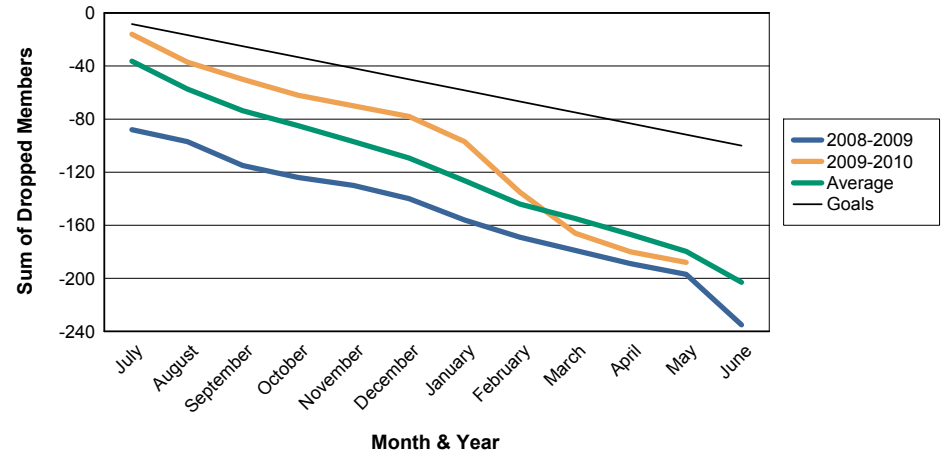

3 Year Comparisons for GMT Constitutional Area 1

By GMT District

As of May 2010

Sum of New Clubs/ Month & Year

For District 24 C

Sum of Dropped Clubs/ Month & Year

For District 24 C

Sum of Net Clubs/ Month & Year

For District 24 C

Sum of Charter Members/ Month & Year

For District 24 C

3 Year Comparisons for GMT Constitutional Area 1

By GMT District

As of May 2010

Sum of New Members/ Month & Year

For District 24 C

Sum of Dropped Members/ Month & Year

For District 24 C

Sum of Net Members/ Month & Year

For District 24 C